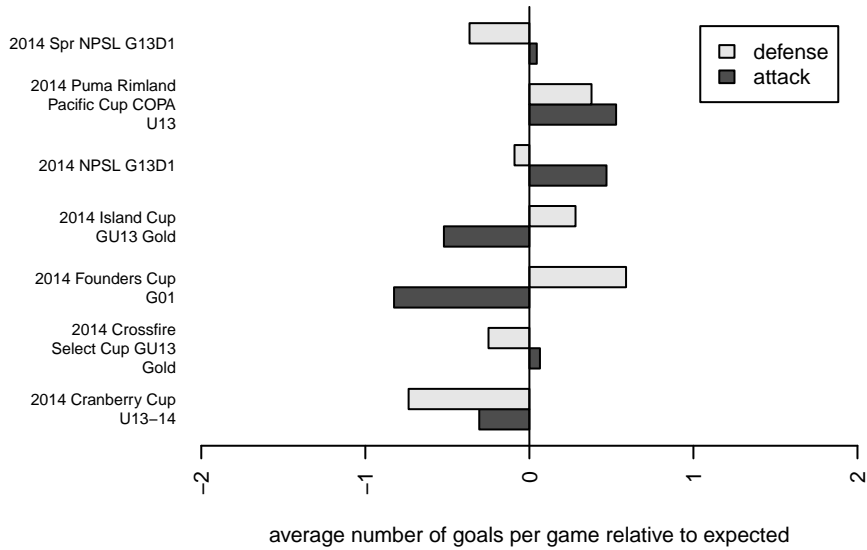

Performance relative to 13 month average