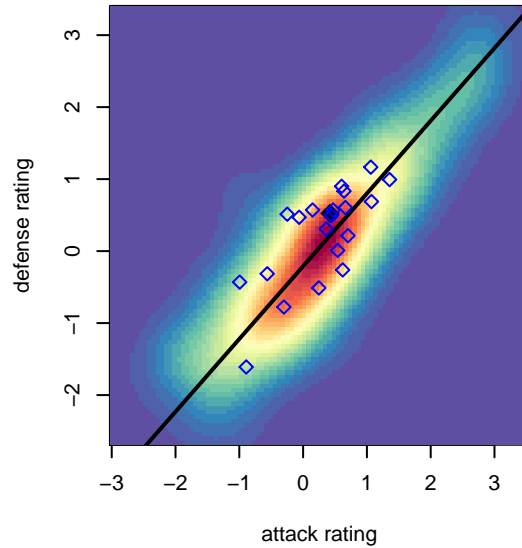

**attack and defense rating
relative to others at age
and all opponents in last 13 months**