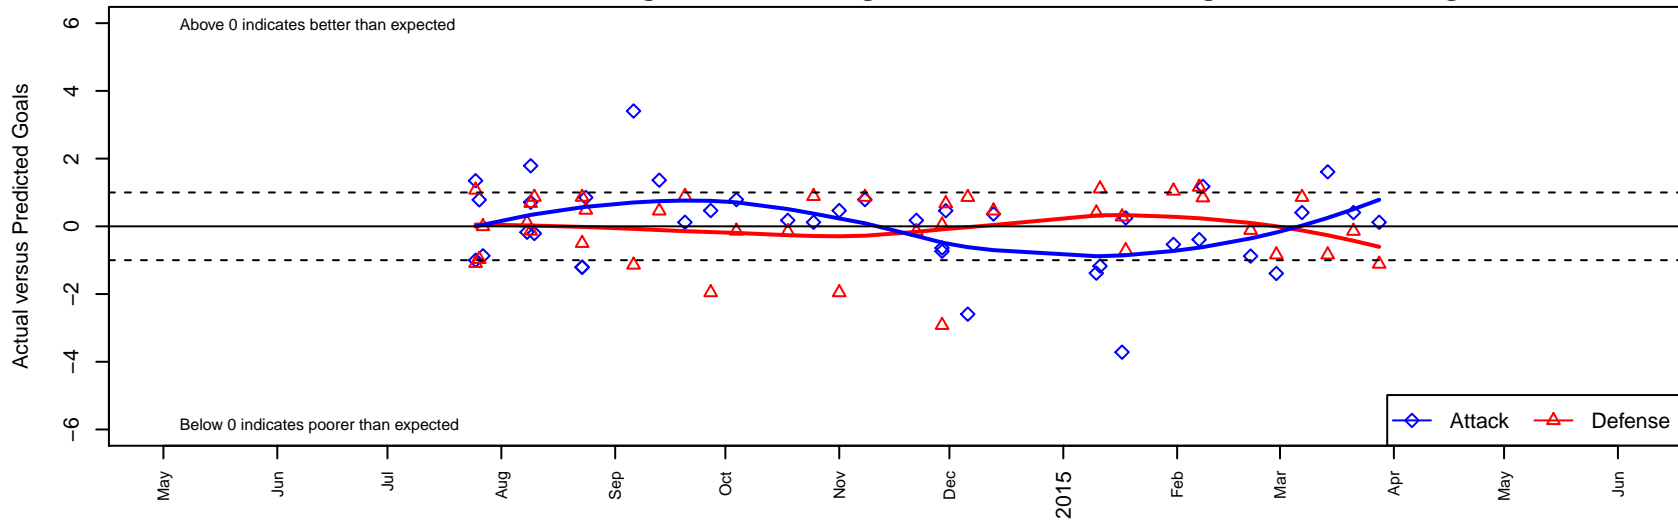

Crossfire Select Granston G01

Crossfire Select
 Redmond, WA
 G01 total strength=937
 attack=1.52 defense=1.69
 fall league = NPSL G13D1
 spr league = Spr NPSL G13D1

alt names used:
 Crossfire Select Granston G01
 Crossfire Select G01 Granston

Crossfire Select Granston G01
 Dots are actual minus expected GF (blue circles) and GA (red triangles).
 Blue line is smoothed change in attack strength. Red is smoothed change in defense strength.

**attack and defense variance (black dot)
relative to other teams
and top 10 in region**