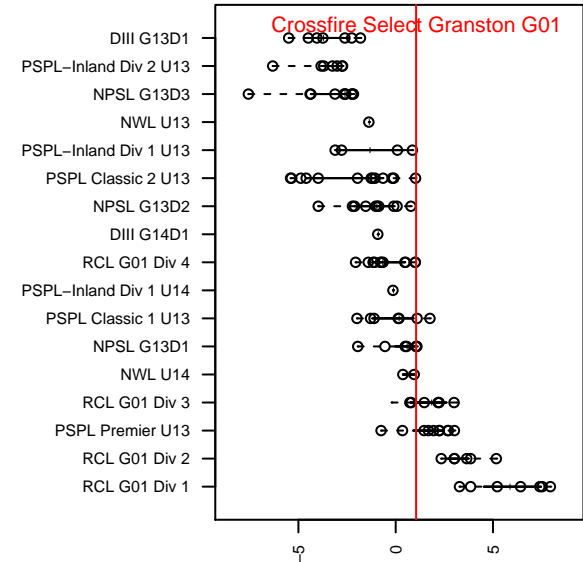

**attack and defense rating
relative to others at age
and all opponents in last 13 months**